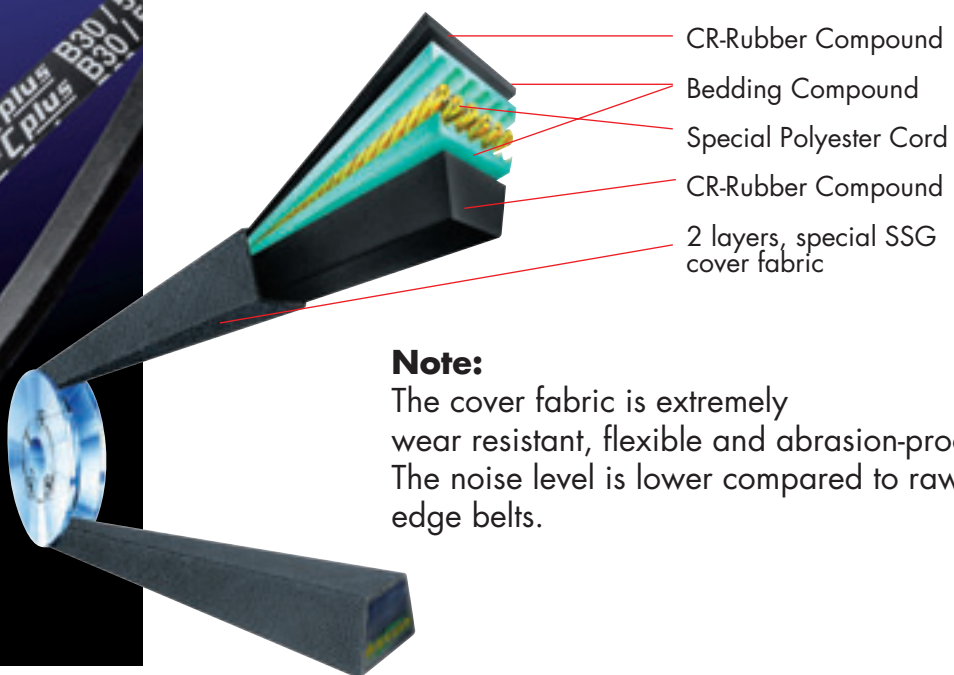

V-Belts *HVAC POWER*

HVAC Power Belts are built to fit the most demanding belt drives for small exhaust fans and blowers. The design of these units requires the use of a highly flexible V-belt because of the wide use of small variable pitch adjustable pulleys on the motors. HVAC Power is designed to transmit the power of a raw edge belt without the issue of pulley groove wear and belt noise. In addition the belt construction practically eliminates belt stretch and will operate under elevated ambient temperatures.

Sections: A/4L – B/5L

Dimensions: 20-47 inch (450-1150 mm) standard range, further sizes on request

V-Grooved Pulleys: all standard pulleys, special pulleys on request

- **high flexibility and low flex fatigue**
- **extremely wear resistant**
- **temperature resistant**
- **minimal belt stretch**
- **smooth running**
- **S=C PLUS**

Air Conditioning

Note:
The cover fabric is extremely wear resistant, flexible and abrasion-proof. The noise level is lower compared to raw edge belts.

optibelt HVAC POWER

A/4L

Available from Stock

A18	4L 200	A32	4L 340
A19	4L 210	A33	4L 350
A20	4L 220	A34	4L 360
A21	4L 230	A35	4L 370
A22	4L 240	A36	4L 380
A23	4L 250	A37	4L 390
A24	4L 260	A38	4L 400
A25	4L 270	A39	4L 410
A26	4L 280	A40	4L 420
A27	4L 290	A41	4L 430
A28	4L 300	A42	4L 440
A29	4L 310	A43	4L 450
A30	4L 320	A44	4L 460
A31	4L 330	A45	4L 470