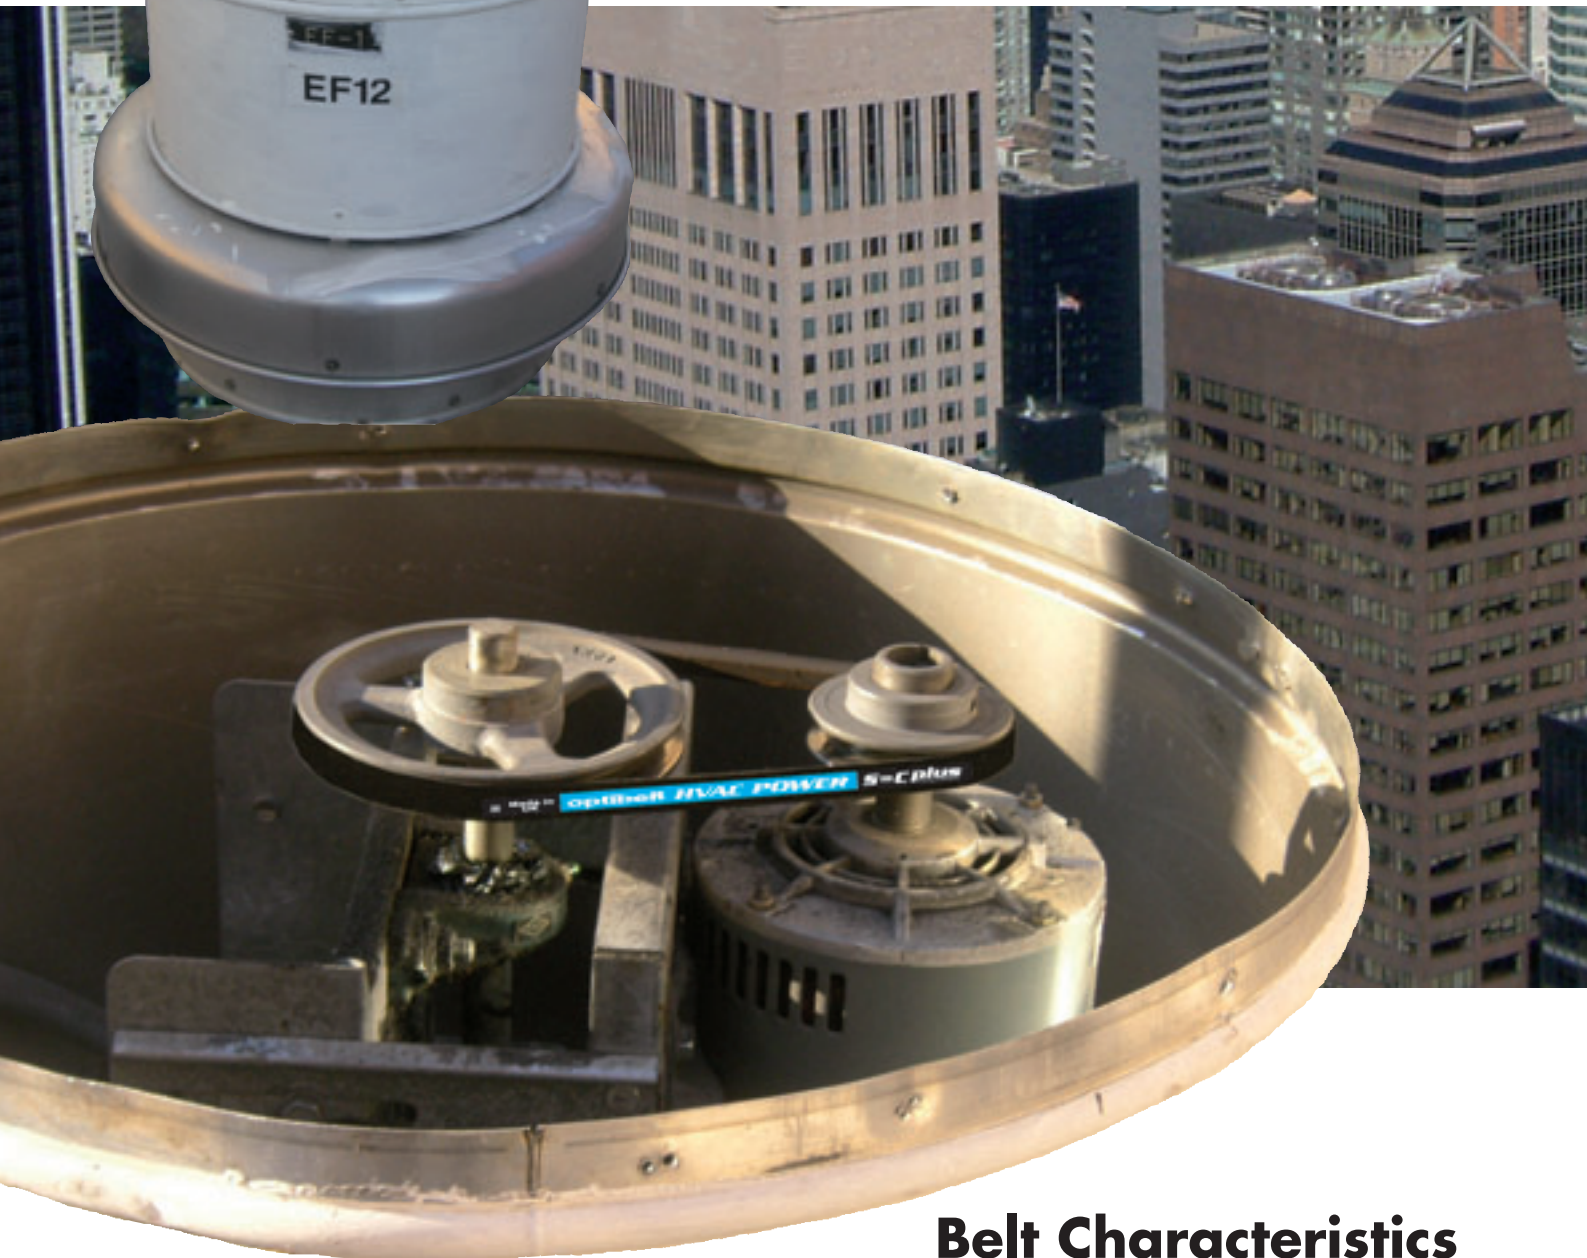

Heating Ventilation

Belt Characteristics Advantages

V-Belts *HVAC POWER*

HVAC Power Belts are built to fit the most demanding belt drives for small exhaust fans and blowers. The design of these units requires the use of a highly flexible V-belt because of the wide use of small variable pitch adjustable pulleys on the motors. HVAC Power is designed to transmit the power of a raw edge belt without the issue of pulley groove wear and belt noise. In addition the belt construction practically eliminates belt stretch and will operate under elevated ambient temperatures.

Sections: A/4L – B/5L

Dimensions: 20-47 inch (450-1150 mm) standard range, further sizes on request

V-Grooved Pulleys: all standard pulleys, special pulleys on request

- **high flexibility and low flex fatigue**
- **extremely wear resistant**
- **temperature resistant**
- **minimal belt stretch**
- **smooth running**
- **S=C PLUS**